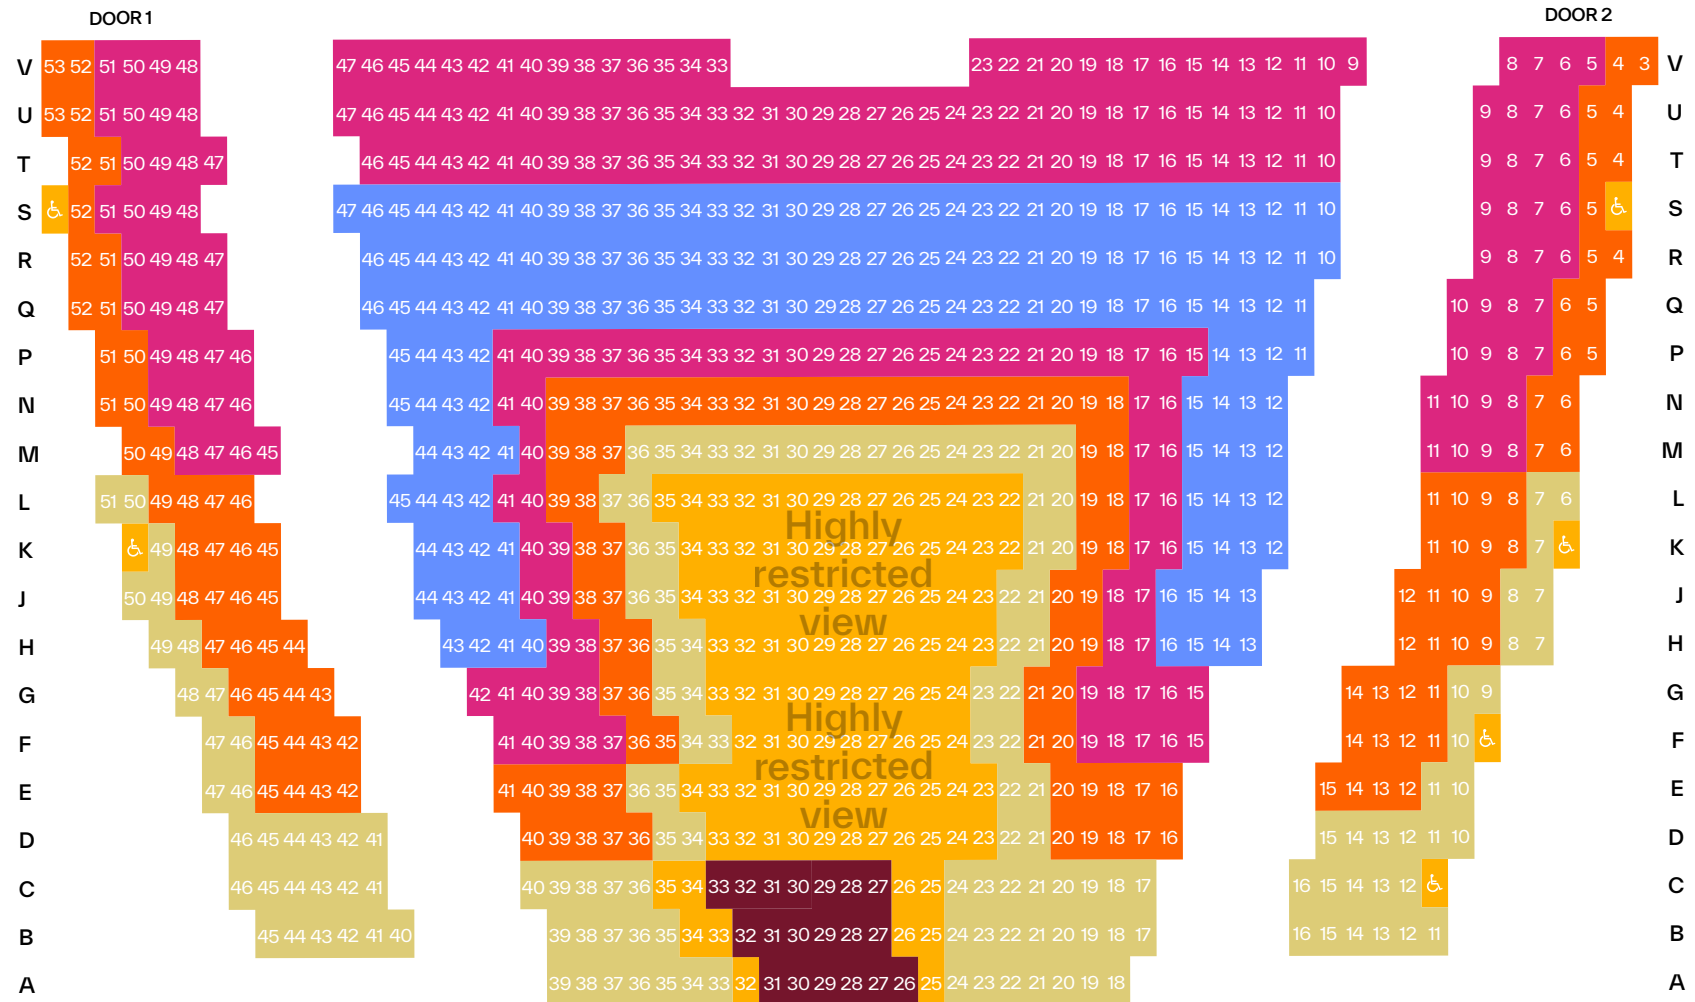

DRESS CIRCLE

Click on the seat map below for a view of the stage from the auditorium

DOOR 4

DOOR 3

STAGE

STALLS

Click on the seat map below for a view of the stage from the auditorium

ORCHESTRA

STAGE

Circle rows E to H left of the auditorium

[Back to Dress Circle →](#)

[Back to Stalls →](#)

Circle rows E to H central auditorium

[Back to Dress Circle →](#)

[Back to Stalls →](#)

Circle rows E to H right of the auditorium

[Back to Dress Circle →](#)

[Back to Stalls →](#)

Circle rows U to Z left of the auditorium

[Back to Dress Circle →](#)

[Back to Stalls →](#)

Circle rows U to Z central auditorium

[Back to Dress Circle →](#)

[Back to Stalls →](#)

Circle rows U to Z right of the auditorium

[Back to Dress Circle →](#)

[Back to Stalls →](#)

Stalls rows A to F left of the auditorium

[Back to Dress Circle →](#)

[Back to Stalls →](#)